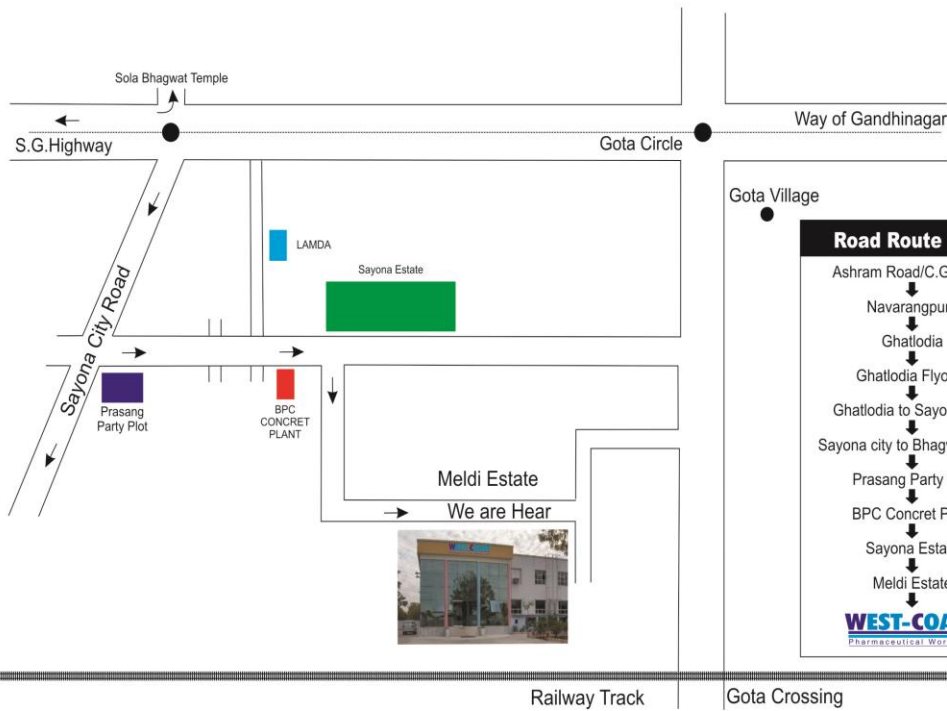

LOCATION : GOTA, SARKHEJ-GANDHINAGAR HIGHWAY

Distance from Airport 20 kms
 Distance from Kalupur Station 20 kms
 Distance from C.G. Road 12 kms
 Distance from Ashram Road 12 kms

Road Route from Airport : (Through Get India)

132ft Ring Road
 ↓
 Akhbarnagar
 ↓
 Ghatodia Fly Over
 ↓
 Ghatodia to Sayona City
 ↓
 Sayona city to Bhagwat Road
 ↓
 Prasang Party Plot
 ↓
 BPC Concret Plant
 ↓
 Sayona Estate
 ↓
 Meldi Estate
 ↓
WEST-COAST
 Pharmaceutical Works Ltd.

Road Route from

Ashram Road/C.G. Road
 ↓
 Navarangpura
 ↓
 Ghatodia
 ↓
 Ghatodia Flyover
 ↓
 Ghatodia to Sayona City
 ↓
 Sayona city to Bhagwat Road
 ↓
 Prasang Party Plot
 ↓
 BPC Concret Plant
 ↓
 Sayona Estate
 ↓
 Meldi Estate
 ↓
WEST-COAST
 Pharmaceutical Works Ltd.

Road Route from

Satellite, S.G. Highway
 ↓
 Bhagwat Vidhyapith
 ↓
 Sola High court
 ↓
 Sayona City Road
 ↓
 Prasang Party Plot
 ↓
 BPC Concret Plant
 ↓
 Sayona Estate
 ↓
 Meldi Estate
 ↓
WEST-COAST
 Pharmaceutical Works Ltd.